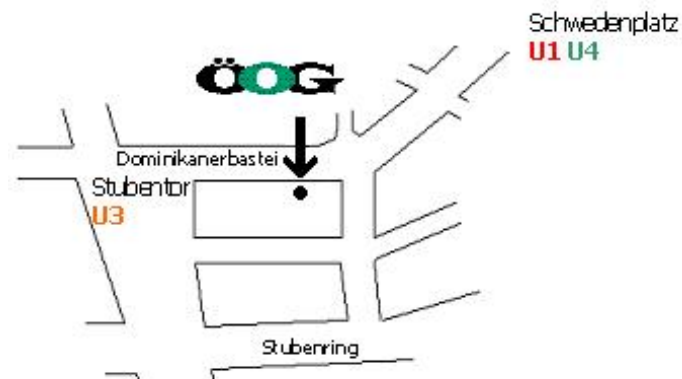

Anmeldungen
Mo, Di, Do, Fr, 9:00 – 12:30
Mi, 14:30 – 17:00

Registration
Mon, Tue, Thur, Fri,
9:00 a.m. – 12:30 p.m.
Wed, 2:30 p.m. – 5:00 p.m.

Einstufungstests
für alle weiterführenden
Kurstufen
Gebühr € 26,-

Placement Tests
for all advanced levels
fee € 26,-

ÖSTERREICHISCHE ORIENT-GESELLSCHAFT
Austrian Association for the Middle East

Dominikanerbastei 6/6
A-1010 Wien (Vienna)

Tel. +43-1-5128936
Fax +43-1-5128936/17

E-Mail: office@orient-gesellschaft.at
www.orient-gesellschaft.at

Deutsch als Fremdsprache

German as a Foreign Language

FRÜHJAHR

2011

SPRING TERM